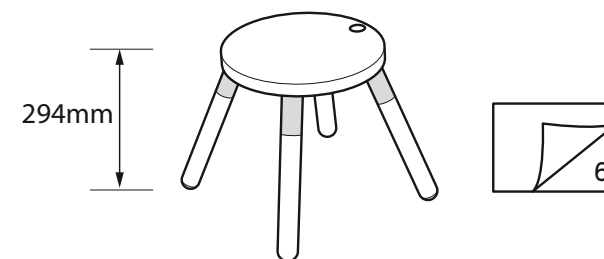

Leg extension, from 6+ years.